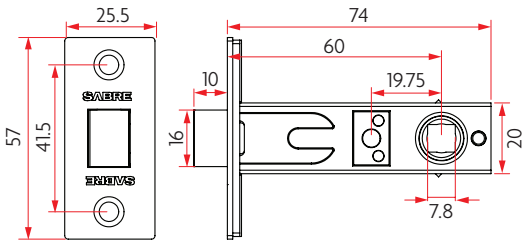

PRIVACY LATCH

SAB-PL-60-T-SSS
SAB-PL-60-D-SSS