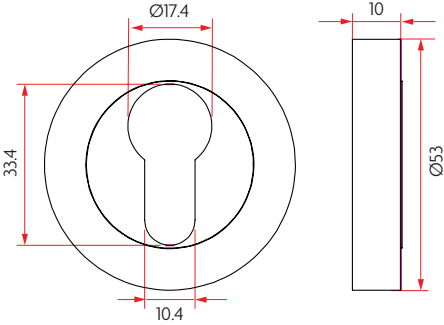

53MM ROUND ROSE LEVER ON ROSE

EURO CYL ESCUTCHEON

SAB-ECE-R53-SSS
SAB-ECE-R53-BK