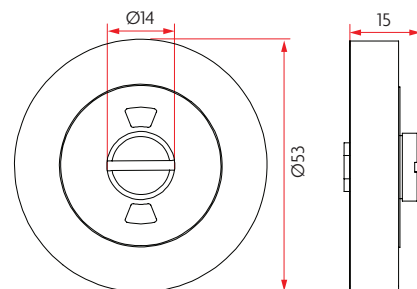

INDICATING EMERGENCY SLOTTED TURN

SAB-IES-R53-SSS
SAB-IES-R53D-SSS*
SAB-IES-R53-BK
SAB-IES-R53D-BK*

* For use with Dormakaba 2600 and 2900 mortice locks.