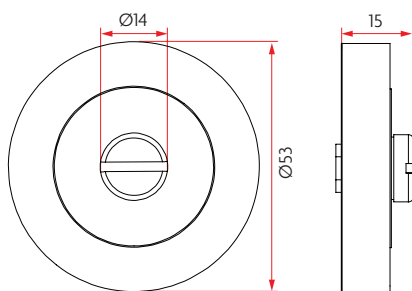

EMERGENCY SLOTTED TURN

SAB-EST-R53-SSS
SAB-EST-R53-BK