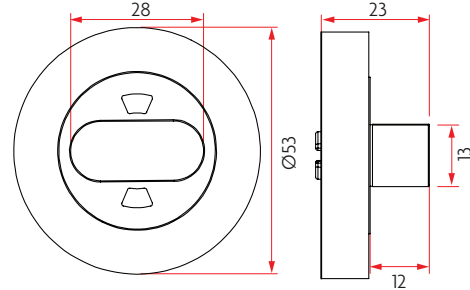

INDICATING TURN SNIB

SAB-ITS-R53-SSS
SAB-ITS-R53-BK