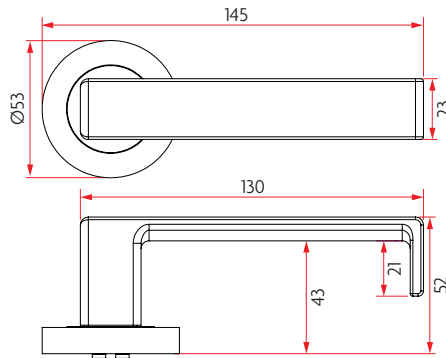

S07 - SOLID

Lever
SAB-LS-R53-S07-SSS
SAB-LS-R53-S07-BK
Privacy
SAB-PS-R53-S07-SSS
SAB-PS-R53-S07-BK