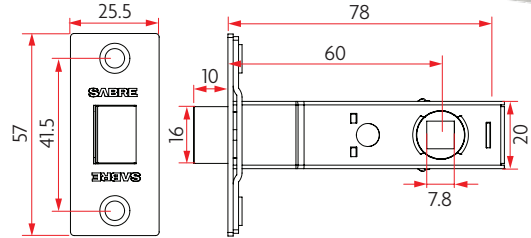

TUBULAR LATCH

SAB-TL-60-T-SSS
SAB-TL-60-D-SSS