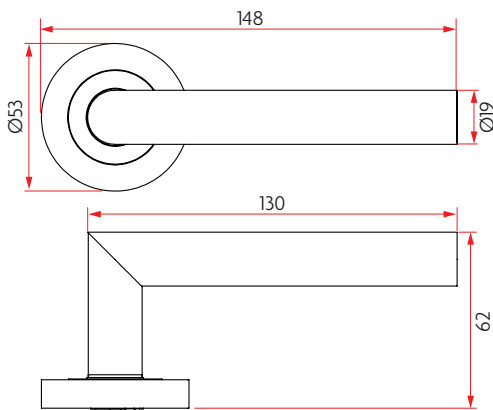

H03 - HOLLOW

Lever
SAB-LS-R53-H03-SSS
SAB-LS-R53-H03-BK
Privacy
SAB-PS-R53-H03-SSS
SAB-PS-R53-H03-BK