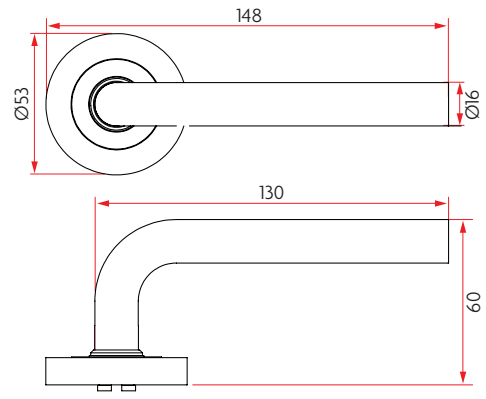

H02 - HOLLOW

Lever
SAB-LS-R53-H02-SSS
SAB-LS-R53-H02-BK
Privacy
SAB-PS-R53-H02-SSS
SAB-PS-R53-H02-BK