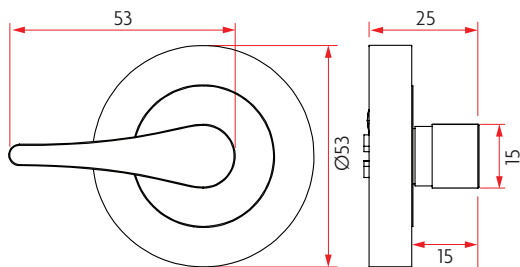

ACCESSIBLE TURN SNIB

Suits left and right hand function locks
SAB-ATS-R53-SSS
SAB-ATS-R53-BK
Suits left hand function locks
SAB-ATS-R53D-R-SSS*
SAB-ATS-R53D-R-BK*
Suits right hand function locks
SAB-ATS-R53D-L-SSS*
SAB-ATS-R53D-L-BK*