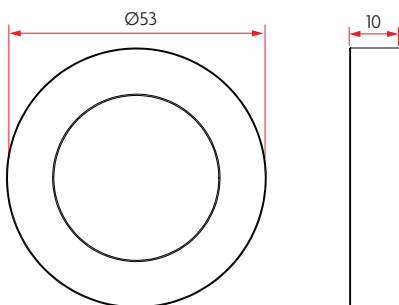

BLANK ROSE

SAB-BR-R53-SSS
SAB-BR-R53-BK