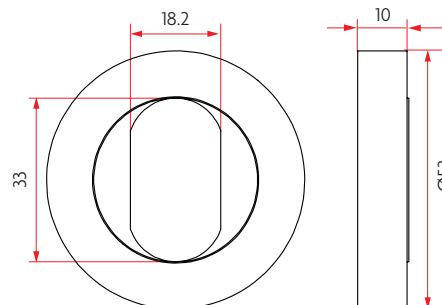

# 53MM ROUND ROSE LEVER ON ROSE