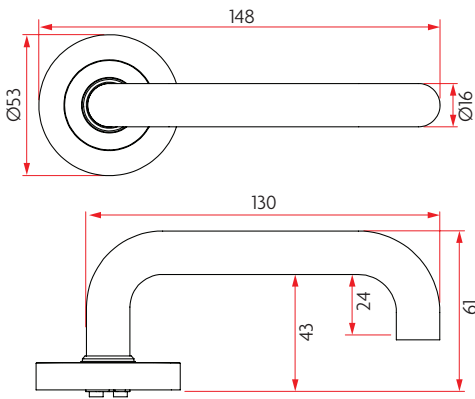

53MM ROUND ROSE LEVER ON ROSE

SPECIFICATIONS

Making a statement doesn't get any easier when selecting from the Sabre R53 Series Stainless Steel designer range of levers and accessories. The range provides a generous selection of designs for both commercial and residential applications including options for accessible compliance. Engineered to exceed 500,000 cycles gives the end user peace of mind knowing their purchase is backed by a 10 year

mechanical warranty. The R53 Series is made from durable and low maintenance 304 stainless steel which is aesthetically appealing for the home or office. The rose size has carefully been considered to be matched with industry leading brands of commercial mortice locks and combined with Sabre's high quality tubular latches and privacy bolts.

H01 - HOLLOW

Lever
SAB-LS-R53-H01-SSS
SAB-LS-R53-H01-BK
Privacy
SAB-PS-R53-H01-SSS
SAB-PS-R53-H01-BK