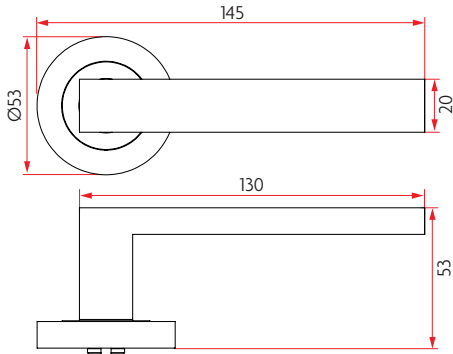

53MM ROUND ROSE LEVER ON ROSE

H05 - HOLLOW

Lever
SAB-LS-R53-H05-SSS
SAB-LS-R53-H05-BK
Privacy
SAB-PS-R53-H05-SSS
SAB-PS-R53-H05-BK