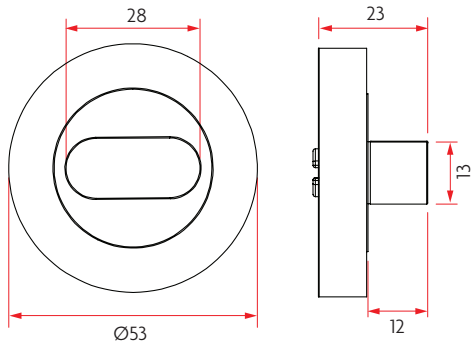

53MM ROUND ROSE LEVER ON ROSE

STANDARD TURN SNIB

SAB-ST5-R53-SSS
SAB-ST5-R53-BK