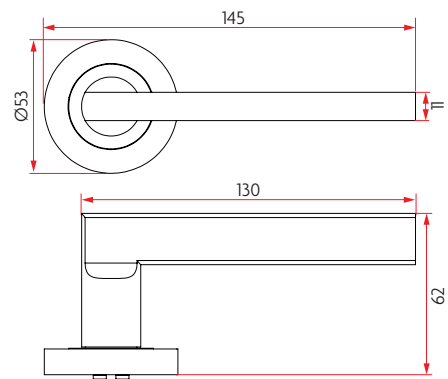

# 53MM ROUND ROSE LEVER ON ROSE