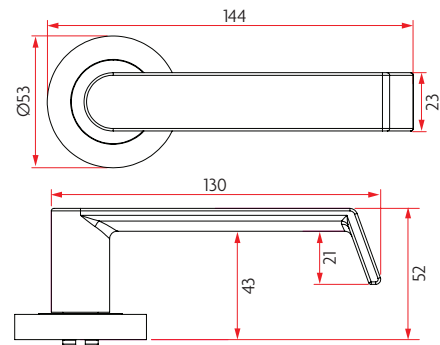

S06 - SOLID

Lever
SAB-LS-R53-S06-SSS
SAB-LS-R53-S06-BK
Privacy
SAB-PS-R53-S06-SSS
SAB-PS-R53-S06-BK